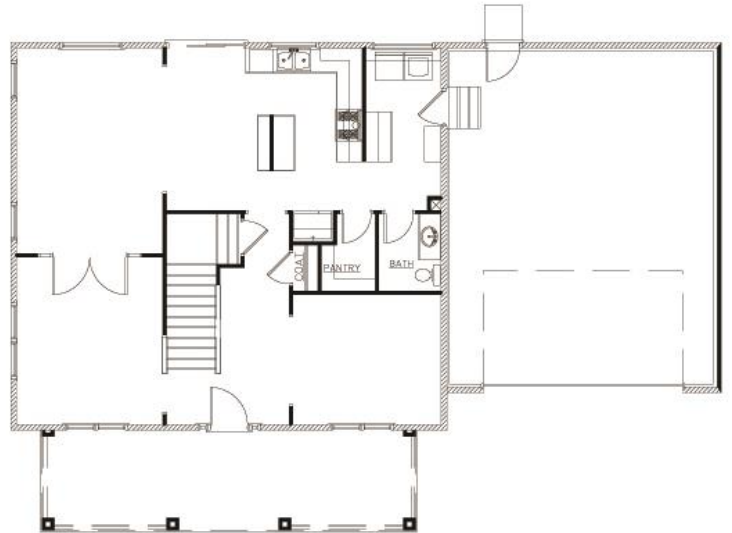

Newport Floor Plan

Main Floor

Square Footage

Main Floor: 1,085
Second Floor: 1,415
Basement: 998

Room Options

Bedrooms: 2 - 4
Bathrooms: 3
Garage: 2 or 3 car

Total Livable: 3,498*

* Total livable space includes the finished basement option

Basement

2nd Floor