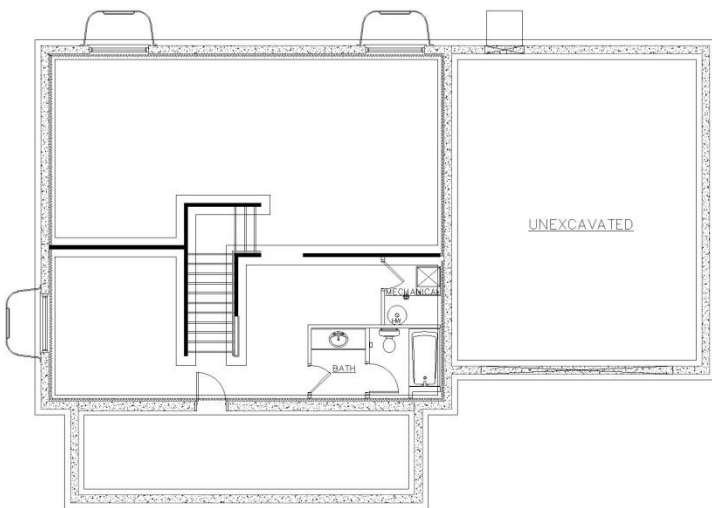

Newport Floor Plan

Main Floor

Square Footage

Main Floor: 1,085
Second Floor: 1,415
Basement: 998

Room Options

Bedrooms: 2 - 4
Bathrooms: 3
Garage: 2 or 3 car

Total Livable: 3,498*

* Total livable space includes the finished basement option

Basement

2nd Floor