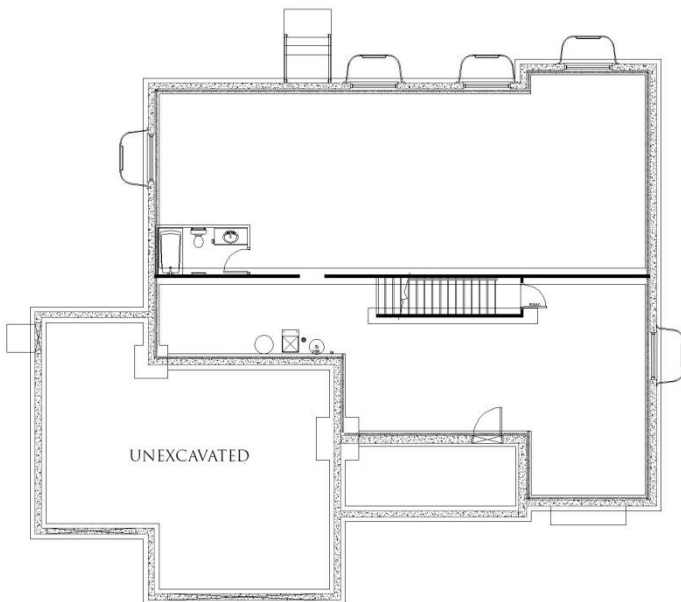

Maverick Floor Plan

Square Footage

Main Floor: 2,037
Second Floor: 995
Basement: 1,882

Total Livable: 4,914*

Room Options

Bedrooms: 4
Bathrooms: 4
Garage: 2 or 3 car

* Total livable space includes the finished basement option

Basement

2nd Floor