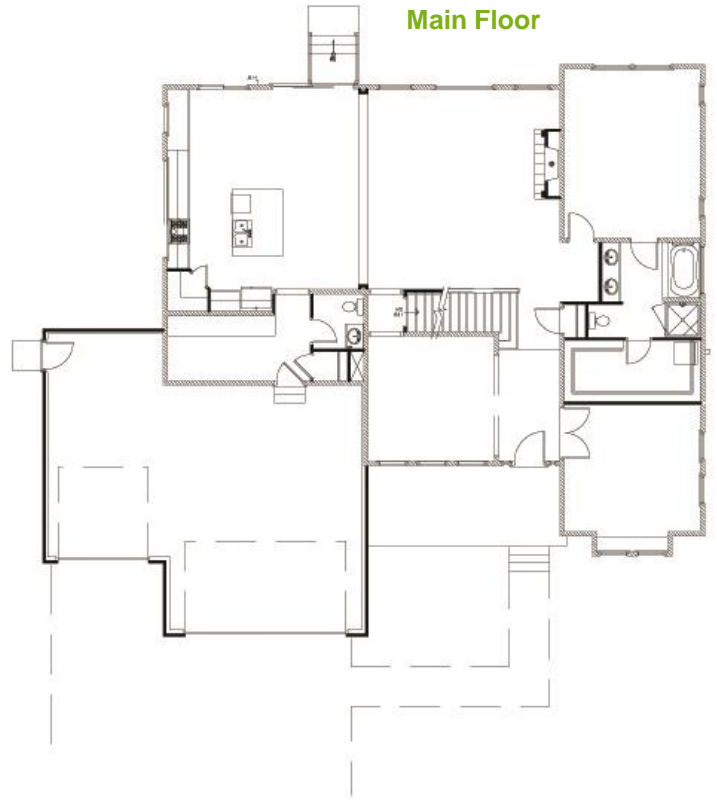

Maverick Floor Plan

Square Footage

Main Floor: 2,037
Second Floor: 995
Basement: 1,882

Total Livable: 4,914*

Room Options

Bedrooms: 4
Bathrooms: 4
Garage: 2 or 3 car

* Total livable space includes the finished basement option

Basement

2nd Floor