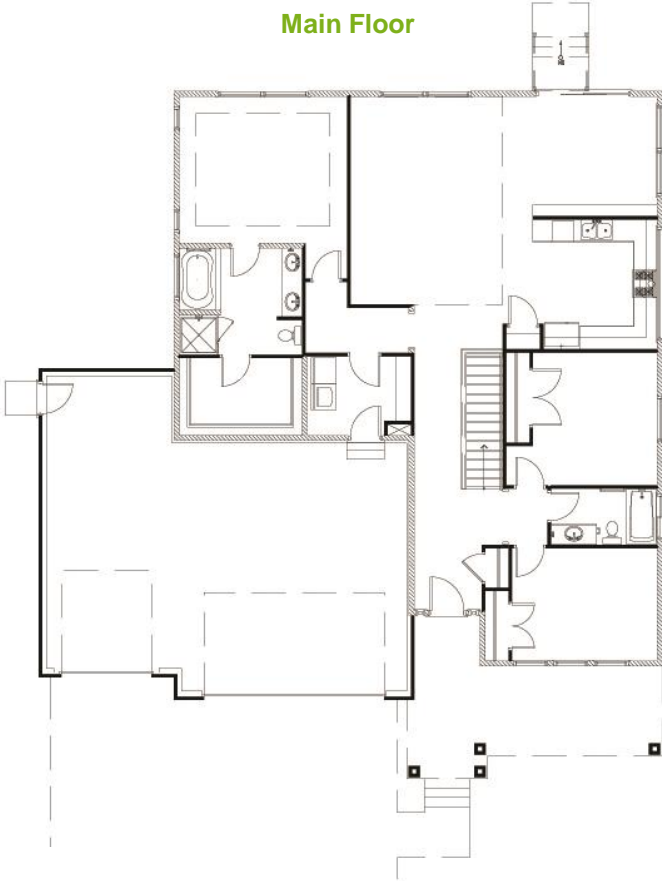

Tofino Floor Plan

Square Footage

Main Floor: 1,800

Basement: 1,940

Total Livable: 3,740*

Room Options

Bedrooms: 3

Bathrooms: 2

Garage: 2 or 3 car

* Total livable space includes the finished basement option

Main Floor

Basement