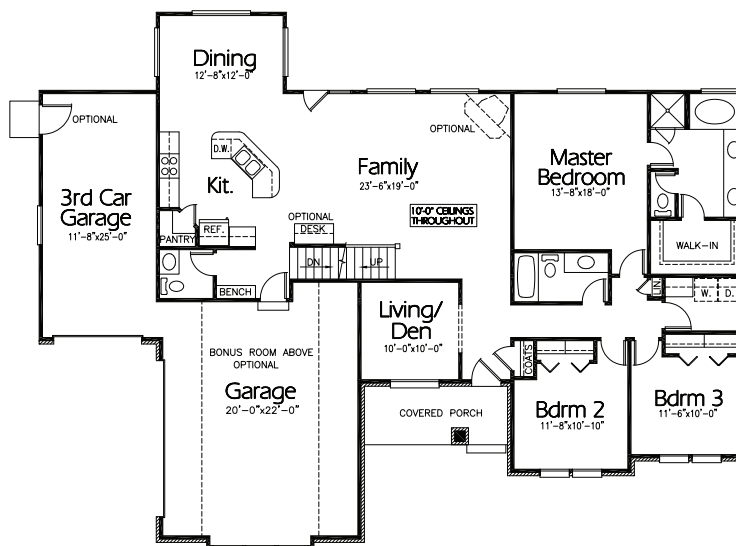

Main Floor
1,972 sq ft