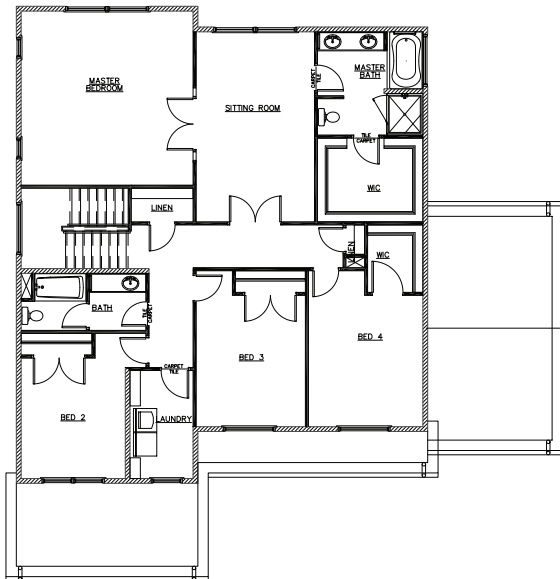

Cardiff Floor Plan

Front Elevation

Main Floor
1,237 sq ft

Second Floor
1,669 sq ft

Unfinished Basement
1,247 sq ft