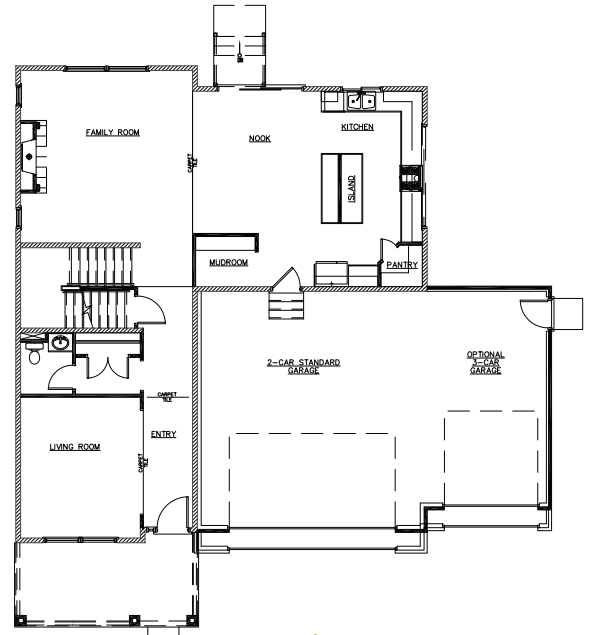

Cardiff Floor Plan

Front Elevation

Main Floor
1,237 sq ft

Second Floor
1,669 sq ft

Unfinished Basement
1,247 sq ft