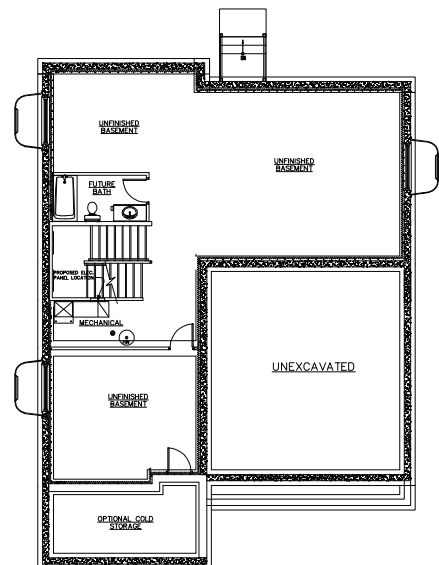

Cardiff Floor Plan

Front Elevation

Main Floor
1,237 sq ft

Second Floor
1,669 sq ft

Unfinished Basement
1,247 sq ft