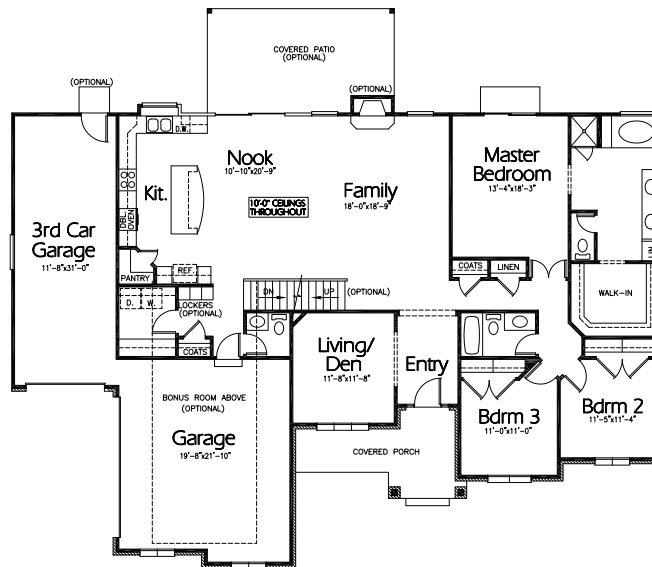

Main Floor
2,282 sq ft