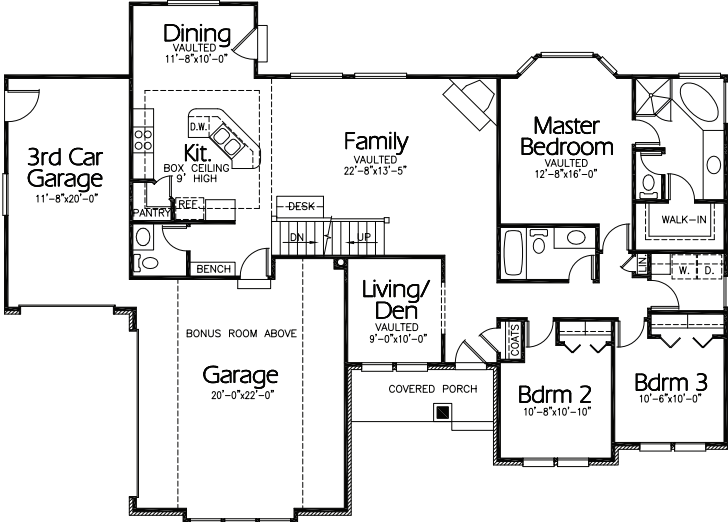

Balboa Floor Plan

Front Elevation

Main Floor
1,720 sq ft

Unfinished Basement
1,764 sq ft