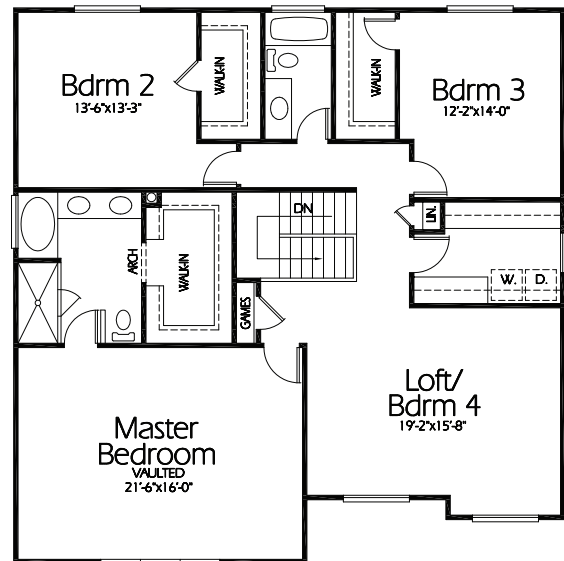

Main Level: 1,218 Sq. Ft.

Upper Level: 1,608 Sq. Ft.

Contact:
Sarah Mayer

801.218.2885 | Sarah@clearwaterhomesutah.com

clearwaterhomesutah.com

CLEARWATER
HOMES