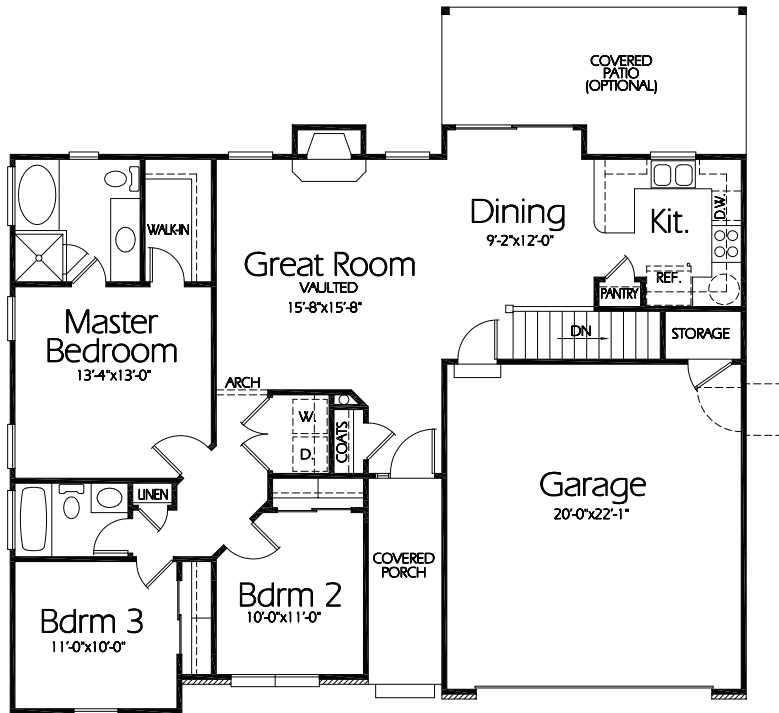

DARTMOOR

Main Level: 1,305 Sq. Ft.

Contact:

Sarah Mayer

801.218.2885 | Sarah@clearwaterhomesutah.com

clearwaterhomesutah.com

CLEARWATER
HOMES