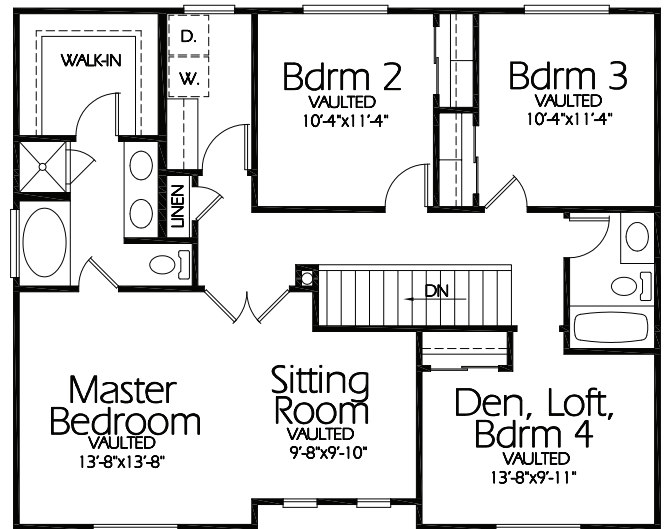

485 UT-138, Stansbury Park

PALOMINO

Main Level: 957 Sq. Ft.

Upper Level: 1,151 Sq. Ft.

Contact:

Sarah Mayer

801.218.2885 | Sarah@clearwaterhomesutah.com

clearwaterhomesutah.com