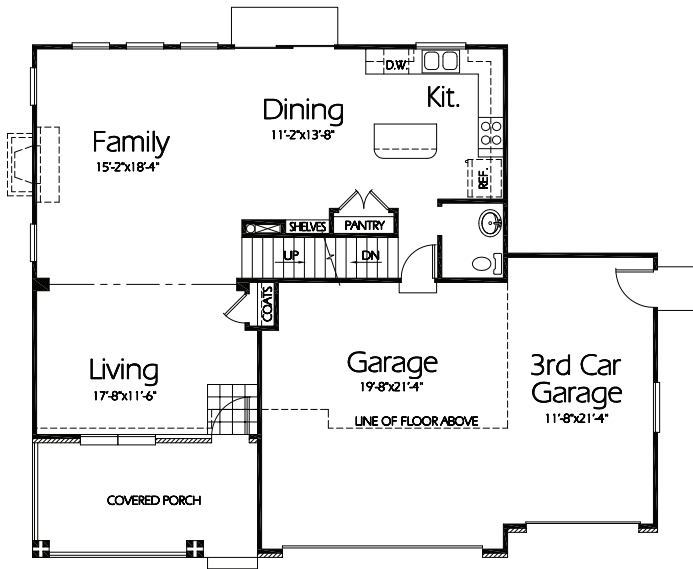

485 UT-138, Stansbury Park

PALOMINO

Main Level: 957 Sq. Ft.

Upper Level: 1,151 Sq. Ft.

Contact:

Sarah Mayer

801.218.2885 | Sarah@clearwaterhomesutah.com

clearwaterhomesutah.com