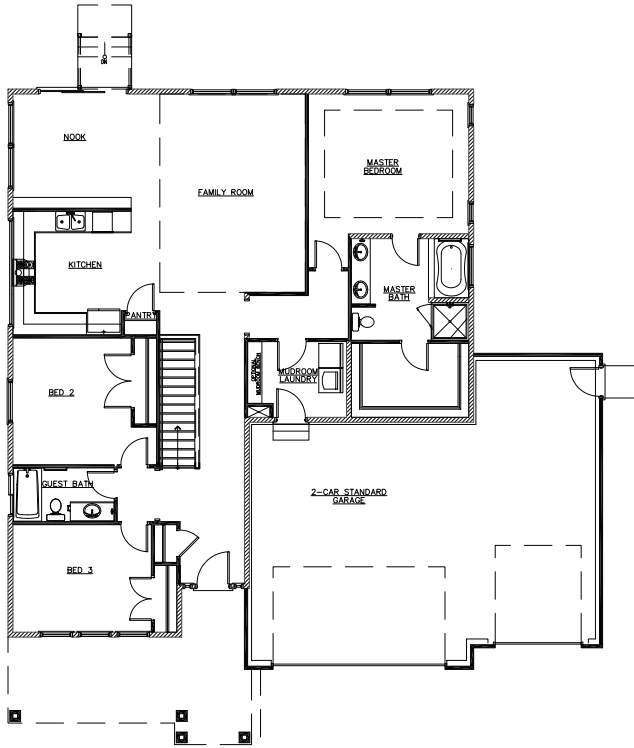

485 UT-138, Stansbury Park

WHR TOFINO

Main Level: 1,804 Sq. Ft.

Contact:

Sarah Mayer

801.218.2885 | Sarah@clearwaterhomesutah.com

clearwaterhomesutah.com

CLEARWATER
HOMES