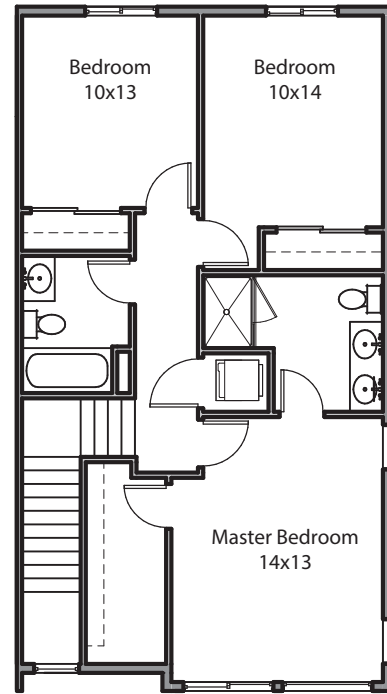

BROADWAY

Birkhill Modern Townhomes

Main Level

Upper Level

Street Level

4242 South Main Street, Murray

1,920 sq. ft.

3 Bedrooms

2 Full Bathrooms

2 Half Bathrooms

Master Suite

Walk-in Closet

Designer Countertops

Contact:

801.218.2872

clearwaterhomesutah.com