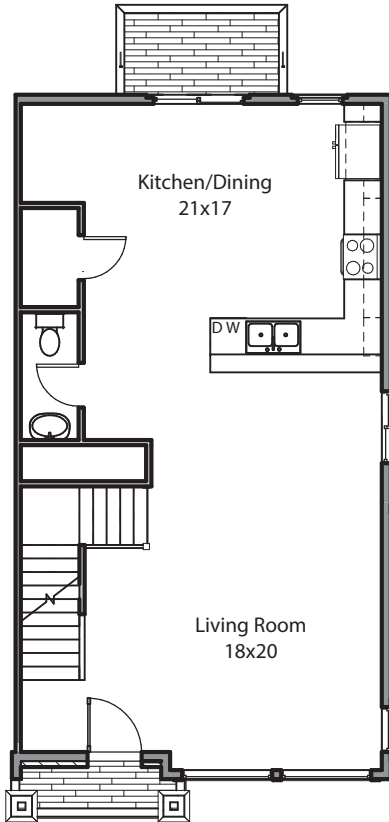

BROADWAY

Birkhill Modern Townhomes

Main Level

Upper Level

Street Level

4242 South Main Street, Murray

1,920 sq. ft.

3 Bedrooms

2 Full Bathrooms

2 Half Bathrooms

Master Suite

Walk-in Closet

Designer Countertops

Contact:

801.218.2872

clearwaterhomesutah.com