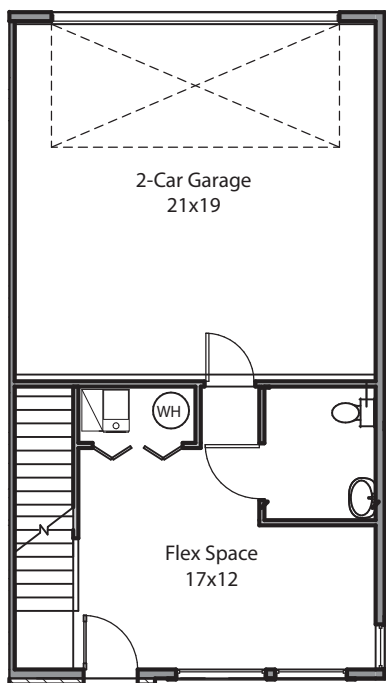

BROADWAY

Birkhill Modern Townhomes

Main Level

Upper Level

Street Level

4242 South Main Street, Murray

1,920 sq. ft.

3 Bedrooms