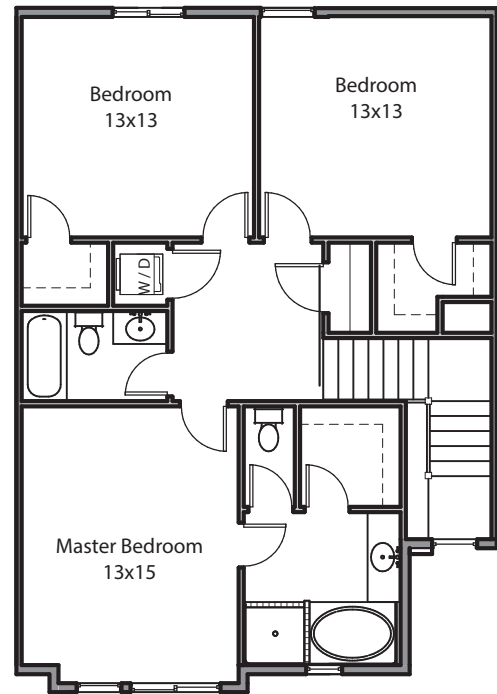

MADISON

Birkhill Modern Townhomes

Main Level

Upper Level

Street Level

4242 South Main Street, Murray
2,538 sq. ft.
4 Bedrooms
3.5 Bathrooms
Master Suite
Walk-in Closet
Tiled Entryway
Designer Countertops

Contact:
801.218.2872
clearwaterhomesutah.com