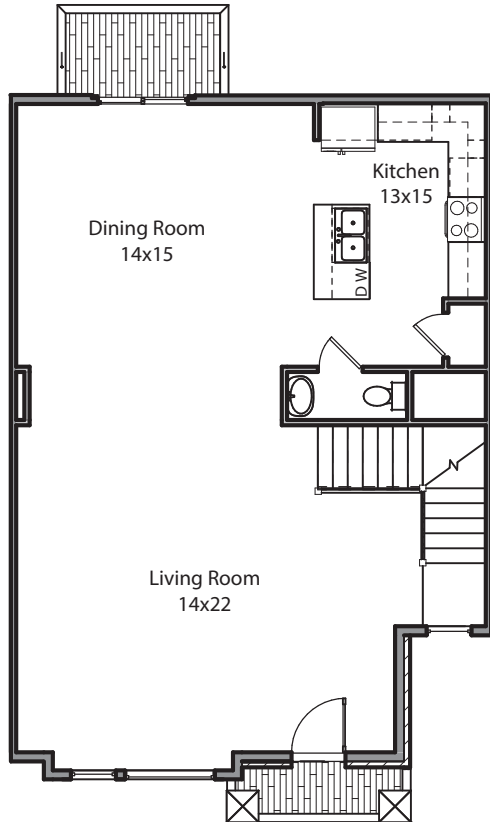

MADISON

Birkhill Modern Townhomes

Main Level

Upper Level

Street Level

4242 South Main Street, Murray
2,538 sq. ft.
4 Bedrooms
3.5 Bathrooms
Master Suite
Walk-in Closet
Tiled Entryway
Designer Countertops

Contact:
801.218.2872
clearwaterhomesutah.com