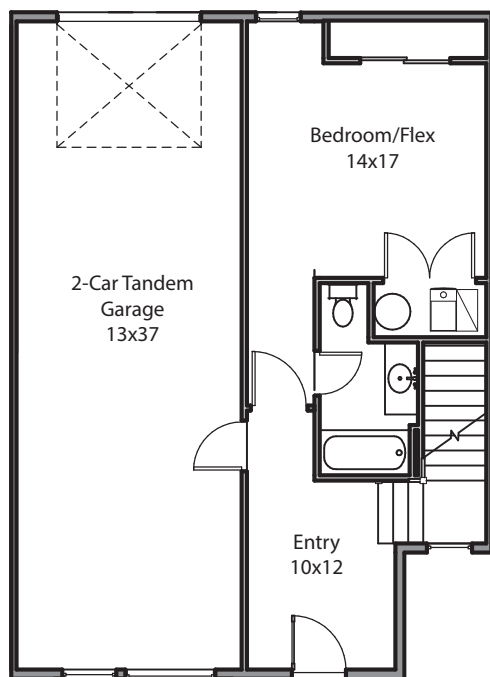

MADISON

Birkhill Modern Townhomes

Main Level

Upper Level

Street Level

4242 South Main Street, Murray
2,538 sq. ft.
4 Bedrooms
3.5 Bathrooms
Master Suite
Walk-in Closet
Tiled Entryway
Designer Countertops

Contact:
801.218.2872
clearwaterhomesutah.com