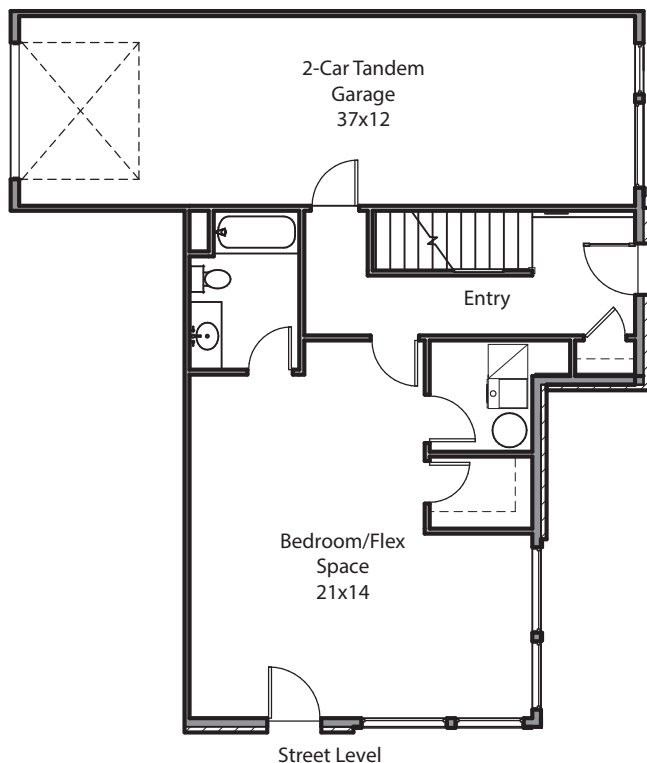

## Birkhill Modern Townhomes

4242 South Main Street, Murray  
2,762 sq. ft.  
4 Bedrooms  
3.5 Bathrooms  
Master Suite  
Walk-in Closet  
Dedicated Office/Study  
Tiled Entryway  
Designer Countertops