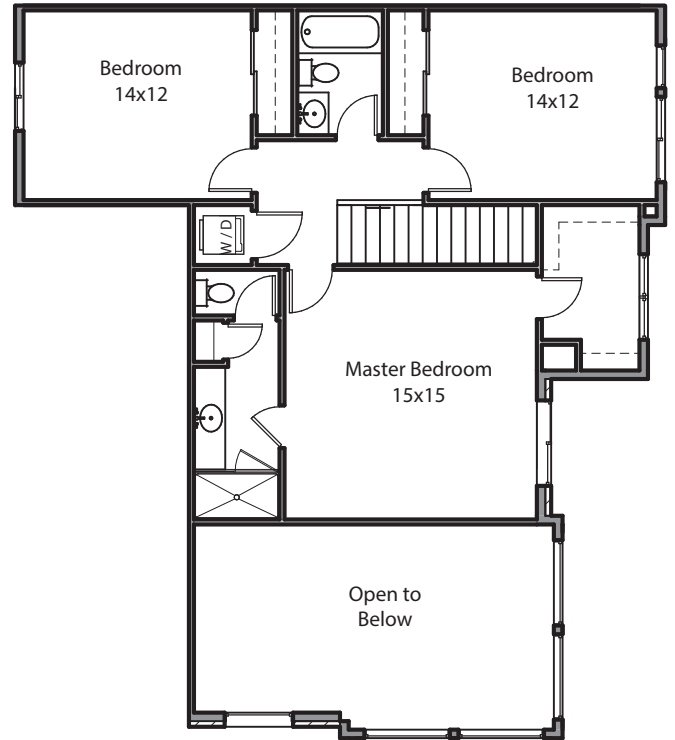

# MANHATTAN

## Birkhill Modern Townhomes

4242 South Main Street, Murray  
2,762 sq. ft.  
4 Bedrooms  
3.5 Bathrooms  
Master Suite  
Walk-in Closet  
Dedicated Office/Study  
Tiled Entryway  
Designer Countertops