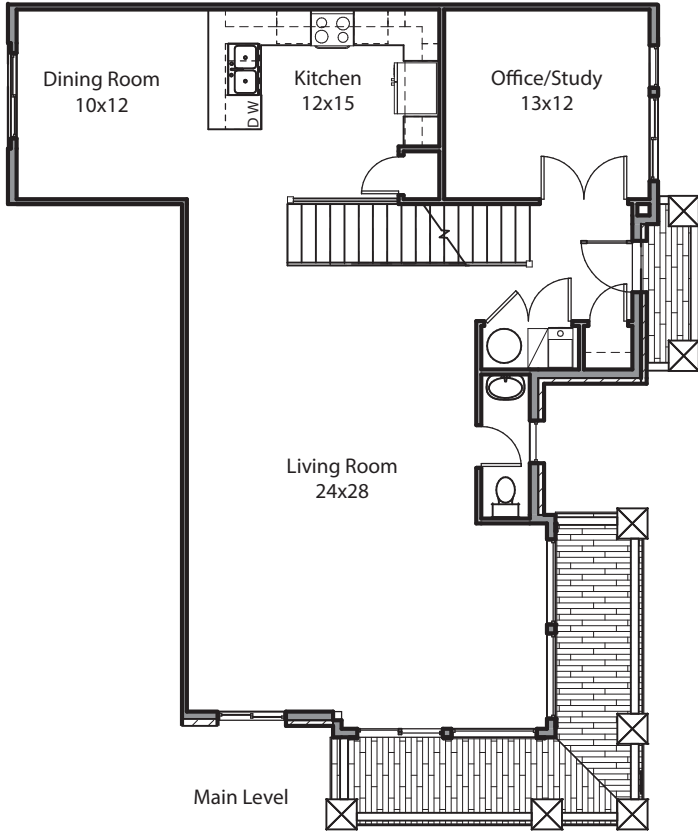

# MANHATTAN

## Birkhill Modern Townhomes

4242 South Main Street, Murray  
2,762 sq. ft.  
4 Bedrooms  
3.5 Bathrooms  
Master Suite  
Walk-in Closet  
Dedicated Office/Study  
Tiled Entryway  
Designer Countertops