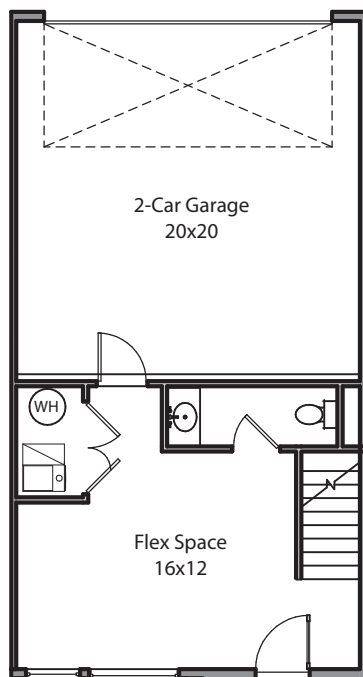

ROCKEFELLER

Birkhill Modern Townhomes

Main Level

Upper Level

Street Level

4242 South Main Street, Murray
1,826 sq. ft.
2 Bedrooms
2 Full Bathrooms
2 Half Bathrooms
Master Suite
Walk-in Closet
Designer Countertops