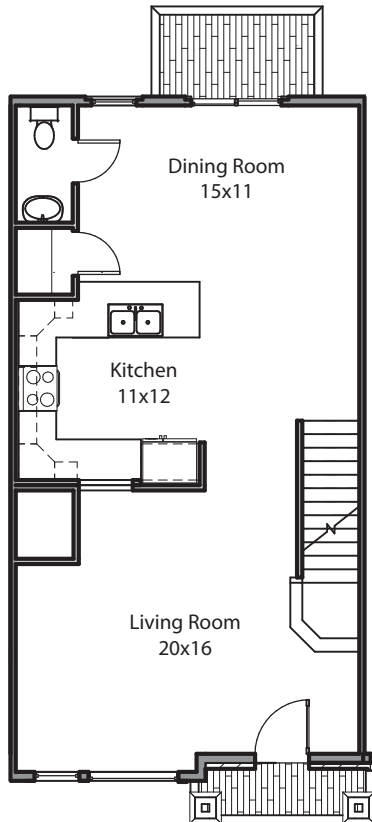

ROCKEFELLER

Birkhill Modern Townhomes

Main Level

Upper Level

Street Level

4242 South Main Street, Murray
1,826 sq. ft.
2 Bedrooms
2 Full Bathrooms
2 Half Bathrooms
Master Suite
Walk-in Closet
Designer Countertops