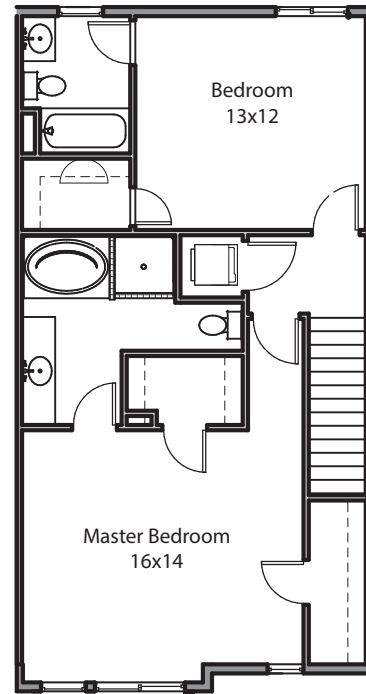

ROCKEFELLER

Birkhill Modern Townhomes

Main Level

Upper Level

Street Level

4242 South Main Street, Murray
1,826 sq. ft.
2 Bedrooms
2 Full Bathrooms
2 Half Bathrooms
Master Suite
Walk-in Closet
Designer Countertops