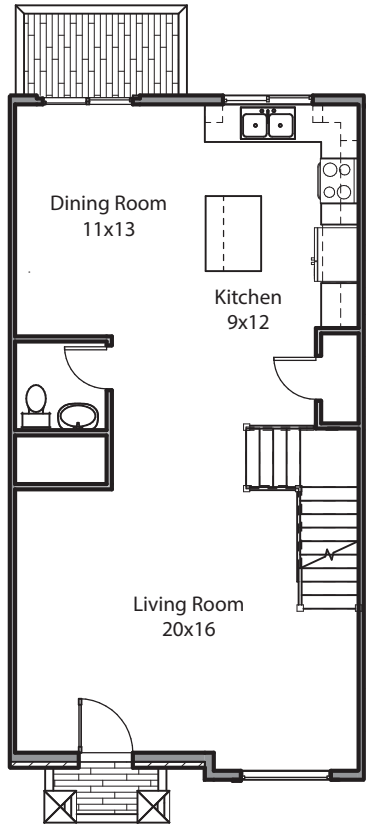

TRIBECA

Birkhill Modern Townhomes

Main Level

Upper Level

Street Level

4242 South Main Street, Murray
1,873 sq. ft.
3 Bedrooms
2 Full Bathrooms
2 Half Bathrooms
Master Suite
Walk-in Closet
Tiled Entryway
Designer Countertops