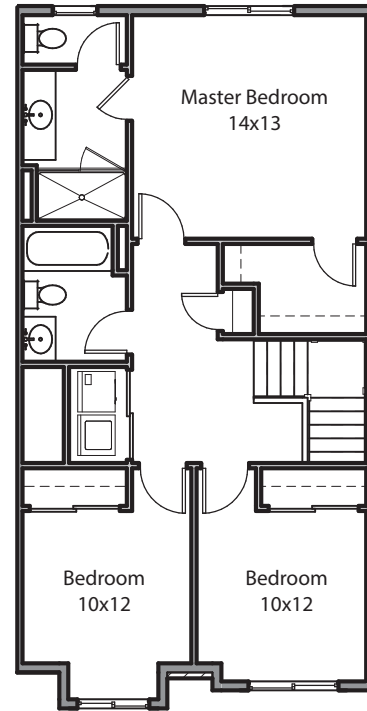

TRIBECA

Birkhill Modern Townhomes

Main Level

Upper Level

Street Level

4242 South Main Street, Murray
1,873 sq. ft.
3 Bedrooms
2 Full Bathrooms
2 Half Bathrooms
Master Suite
Walk-in Closet
Tiled Entryway
Designer Countertops