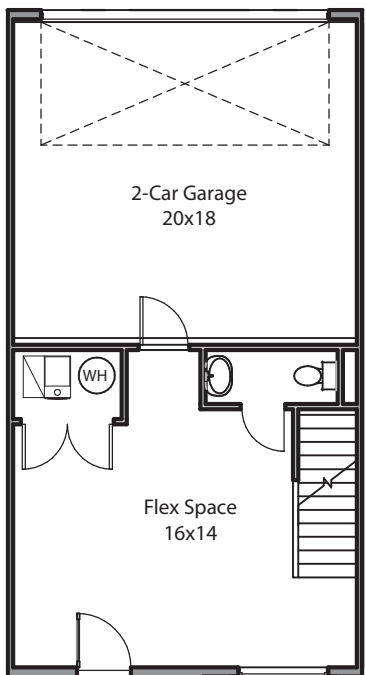

TRIBECA

Birkhill Modern Townhomes

Main Level

Upper Level

Street Level

4242 South Main Street, Murray
1,873 sq. ft.
3 Bedrooms
2 Full Bathrooms
2 Half Bathrooms
Master Suite
Walk-in Closet
Tiled Entryway
Designer Countertops